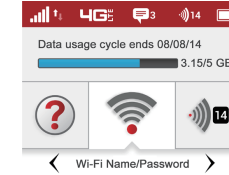

4G
3G
2G
SMS
Wi-Fi
Wi-Fi
Data
Wi-Fi
SSID
Wi-Fi
Password
Wi-Fi
Wi-Fi
i

Wi-Fi
Wi-Fi
Wi-Fi
1
1
Wi-Fi
ON
RESET
10
MiFi Restarting