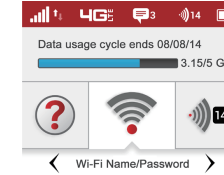

Wi-Fi
SSID
Password
Wi-Fi
SSID
Password
Wi-Fi
Wi-Fi
Wi-Fi
Data
/

Wi-Fi
Wi-Fi
Wi-Fi
1
1
Wi-Fi
ON
RESET
10
MiFi Restarting