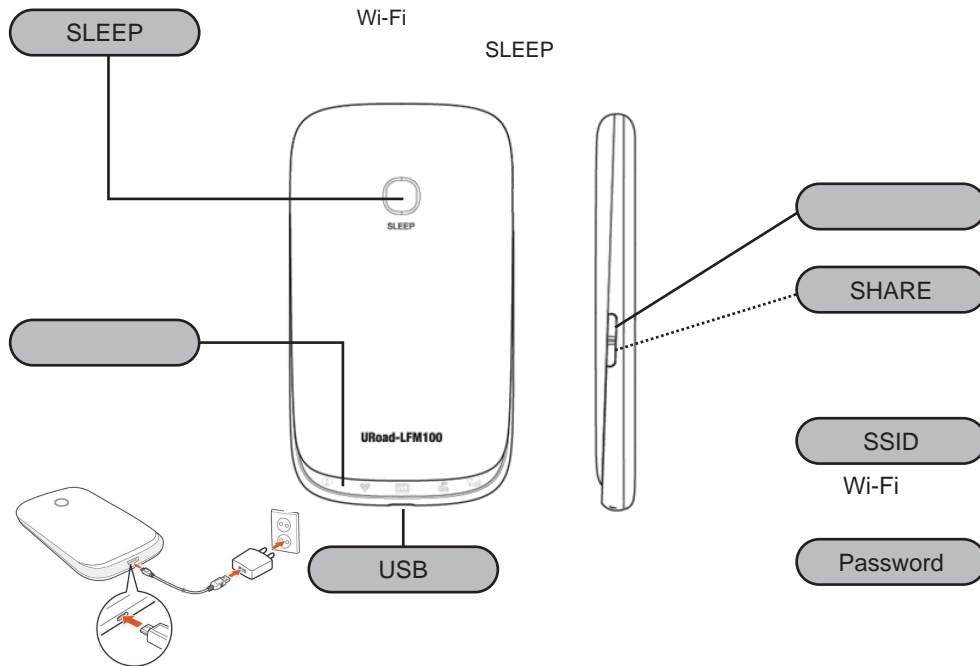

Uroad-LFM100

株式会社 ニッテル

10:00 - 18:00

TEL : + 81 3 5733 3347
e-mail : info@nittel.jp